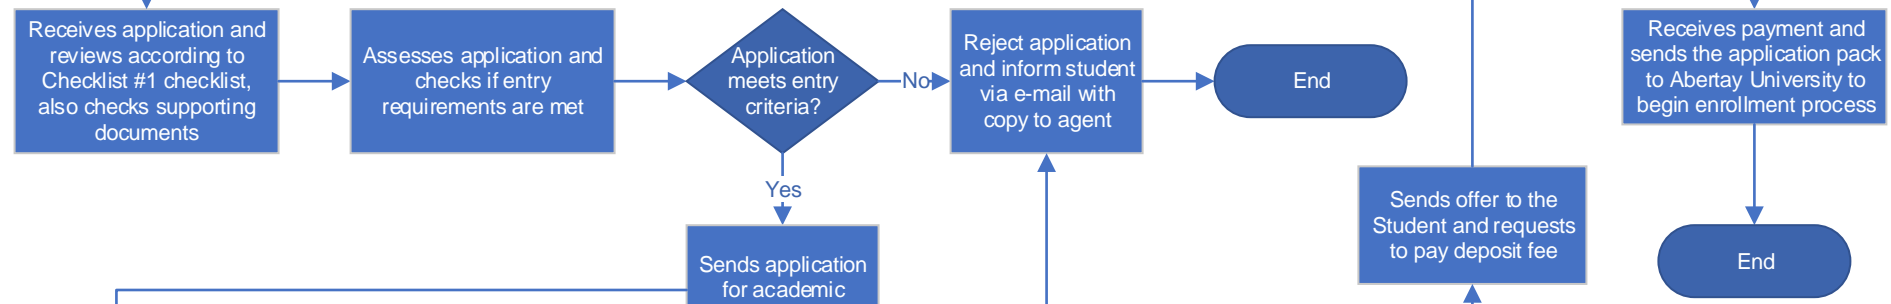

# Admissions Process - MSc & Phd Programmes (Universities of Abertay & Dundee)

As-Is

Prospective Student

ALMC Admission Team

Academic Review